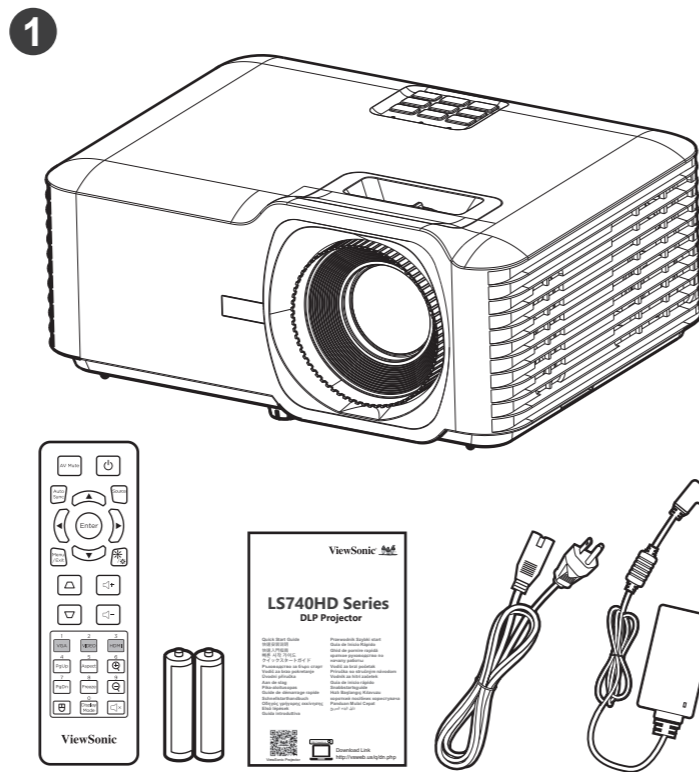

LS740HD Series DLP Projector

Quick Start Guide

快速安装说明
快速入门指南
빠른 시작 가이드
クイックスタートガイド
Ръководство за бърз старт
Vodič za brzo pokretanje
Úvodní příručka
Aan de slag
Pika-aloitusopas
Guide de démarrage rapide
Schnellstarthandbuch
Οδηγός γρήγορης εκκίνησης
Első lépések
Guida introduttiva

Przewodnik Szybki start

Guia de Início Rápido
Ghid de pornire rapidă
краткое руководство по началу работы
Vodič za brzi početak
Priručka so stručným návodom
Vodnik za hitri začetek
Guía de inicio rápido
Snabbstartsguide
Hızlı Başlangıç Kılavuzu
короткий посібник користувача
Panduan Mulai Cepat
دليل البدء السريع

(a) Screen Size		16:9 Image on a 16:9 Screen									
		(b) Projection distance				(c) Image height				(d) Vertical offset	
		min.		max.							
inch	mm	inch	mm	inch	mm	inch	mm	inch	mm		
30	762	29.55	750	38.44	976	14.71	374	2.35	60		
40	1016	39.40	1001	51.25	1302	19.61	498	3.14	80		
50	1270	49.24	1251	64.06	1627	24.51	623	3.92	100		
60	1524	59.09	1501	76.87	1953	29.42	747	4.71	120		
70	1778	68.94	1751	89.69	2278	34.32	872	5.49	139		
80	2032	78.79	2001	102.50	2603	39.22	996	6.28	159		
90	2286	88.64	2251	115.31	2929	44.12	1121	7.06	179		
100	2540	98.49	2502	128.12	3254	49.03	1245	7.84	199		
110	2794	108.34	2752	140.93	3580	53.93	1370	8.63	219		
120	3048	118.19	3002	153.75	3905	58.83	1494	9.41	239		
130	3302	128.03	3252	166.56	4231	63.73	1619	10.20	259		
140	3556	137.88	3502	179.37	4556	68.64	1743	10.98	279		
150	3810	147.73	3752	192.18	4881	73.54	1868	11.77	299		
200	5080	196.98	5003	256.24	6509	98.05	2491	15.69	398		
250	6350	246.22	6254	320.30	8136	122.57	3113	19.61	498		
300	7620	295.46	7505	384.36	9763	147.08	3736	23.53	598		

(a) Screen Size		16:9 Image on a 4:3 Screen							
		(b) Projection distance				(c) Image height		(d) Vertical offset	
		min.		max.					
inch	mm	inch	mm	inch	mm	inch	mm	inch	mm
30	762	27.12	689	35.28	896	13.50	343	2.16	55
40	1016	36.16	918	47.04	1195	18.00	457	2.88	73
50	1270	45.20	1148	58.80	1494	22.50	572	3.60	91
60	1524	54.24	1378	70.56	1792	27.00	686	4.32	110
70	1778	63.28	1607	82.32	2091	31.50	800	5.04	128
80	2032	72.32	1837	94.08	2390	36.00	914	5.76	146
90	2286	81.36	2067	105.84	2688	40.50	1029	6.48	165
100	2540	90.40	2296	117.60	2987	45.00	1143	7.20	183
110	2794	99.44	2526	129.36	3286	49.50	1257	7.92	201
120	3048	108.48	2755	141.12	3584	54.00	1372	8.64	219
130	3302	117.52	2985	152.88	3883	58.50	1486	9.36	238
140	3556	126.56	3215	164.64	4182	63.00	1600	10.08	256
150	3810	135.60	3444	176.40	4481	67.50	1715	10.80	274
200	5080	180.80	4592	235.20	5974	90.00	2286	14.40	366
250	6350	226.00	5740	294.00	7468	112.50	2858	18.00	457
300	7620	271.20	6888	352.80	8961	135.00	3429	21.60	549

It is recommended that if you intend to permanently install the projector, please physically test the projection size and distance using the actual projector in situ before you permanently install it.

(e) = Screen
(f) = Center of Lens