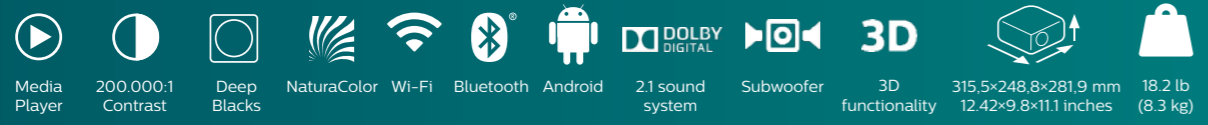

Screeneo U3

Everything you need is here. Positioned just a few centimeters away from a wall, the **Screeneo U3** easily turns even the smallest room into a home cinema with the integrated 2,200 color lumens, intense Dolby Digital sound system and Android. Enjoy stunning 120" (305 cm) Full HD movies and crisp pictures thanks to the luminAce and FlowMotion engines. Easily share your smartphones content with the wireless screen-mirroring function. Stream content, install all your favorite apps, devour TV shows, and share all your moments directly from the **Screeneo U3**. Gaming lover? Connect our Bluetooth gamepads and enjoy thrilling gaming sessions on a huge display!

- Ultra-Short Throw
- Up to 2,200 color lumens
- Full HD Resolution
- True-to-life videos with FlowMotion and luminAce engines
- Wi-Fi Miracast and AirPlay compatible
- 2.1 sound system
- Auto Keystone