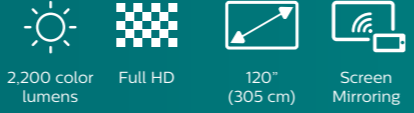

Collection Overview

	Nomad Experience			Cinema Experience			
Name	<i>PicoPix Go</i>	<i>PicoPix Plus</i>	<i>PicoPix Pro</i>	<i>Screeneo S2</i>	<i>Screeneo S4</i>	<i>Screeneo S6</i>	<i>Screeneo U3</i>
Brightness (lumens)	Up to 100	Up to 350	Up to 350	Up to 600	Up to 1,400	Up to 1,600	Up to 2,200
Resolution	WVGA	HD	HD	HD	Full HD	4K	Full HD
Wireless	Wi-Fi	Wi-Fi Bluetooth	Wi-Fi Bluetooth	Wi-Fi Bluetooth	Wi-Fi Bluetooth	Wi-Fi Bluetooth	Wi-Fi Bluetooth
Media Player	-	-	Yes	Yes	Yes	Yes	Yes
Speaker	Yes	Yes	Yes	Stereo	Booming Stereo	Booming Stereo	2.1 with Subwoofer
Mirroring	AirPlay Miracast	-	AirPlay Miracast	AirPlay Miracast	AirPlay Miracast	AirPlay Miracast	AirPlay Miracast
OS	Linux	Linux	Android	Android	Android	Android	Android
Battery	Up to 70 min	180 min	Up to 150 min	-	-	-	-
Connectivity	Mini HDMI Micro USB Audio Jack	Mini HDMI USB Audio Jack microSD	Mini HDMI Micro USB Audio Jack microSD	HDMI USB Audio Jack	HDMI (x2) USB Audio Jack S/PDIF Ethernet	(x2) HDMI (x2) USB Audio Jack S/PDIF Ethernet	(x3) HDMI VGA (x2) USB Audio Jack S/PDIF Audio in Video In Ethernet
Features	Screen Mirroring up to 120" (305 cm)	SmartEngine Big Battery	SmartEngine Touchpad Web Browser Bluetooth aptX	1.2:1 Throw Ratio AirMote Auto Keystone Electric Focus Bluetooth Boombox	1.2:1 Throw Ratio AirMote Auto Keystone Autofocus Digital Zoom Bluetooth Boombox	1.2:1 Throw Ratio AirMote Auto Keystone Autofocus Bluetooth Boombox	0.21:1 Throw Ratio AirMote Auto Keystone Autofocus Bluetooth Boombox Dolby Digital FlowMotion luminAce NaturaColor