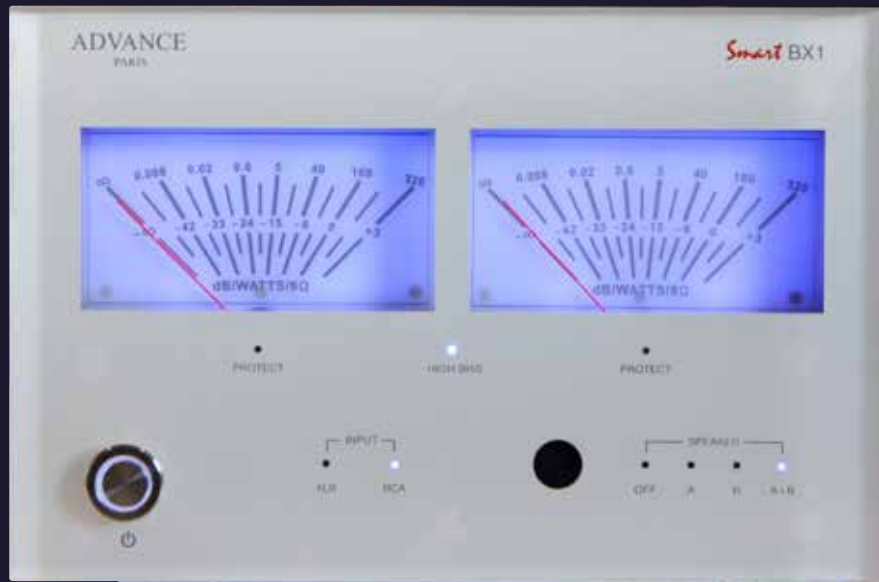

## Smart BX1

**PRESS RELEASE**

Advance Paris is proud to announce the new SmartLine range, a Premium-class compact serie with superb, pure, elegant looks, and unique Advance Paris hifi technologies. This ultra-high quality serie is composed by fully independant half size components that you can combine to your linking. AX1 integrated/Preamplifier, PX1 preamplifier, BX1 stereo and BX2 mono power amplifiers, SX streamer, DAC converter, MX1 drive and CD1 cd player are the absolute solution for anyone who is looking for incredible musical performance.