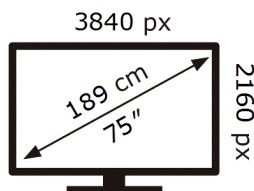

**ENERG** ⚡

**Samsung**

TU75M74HAU

**129** kWh/1000h

ABCDEF **G**

**195** kWh/1000h

2019/2013