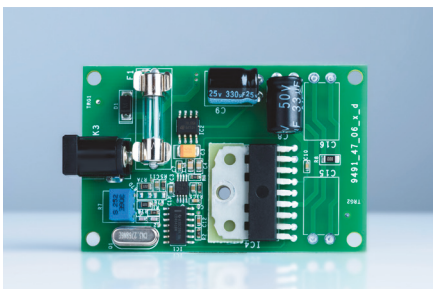

Essential III Sgt. Pepper's Drum

Limited edition turntable

MSRP 499 € (incl. VAT)

- Special edition of Essential III
- Artwork shows bass drum of the famous album
- Acrylic platter
- Belt drive with synchronous motor and silicone belt
- Diamond cut aluminium drive pulley
- Chassis made of resonance in-sensitive MDF
- Integrated DC-powered motor control minimizes motor vibration and guarantees speed stability
- Low tolerance platter bearing & stainless steel spindle
- 8,6" aluminium tonearm with sapphire bearings
- Ortofon OM10 cartridge pre-mounted
- High-quality semi-balanced Connect it E phono interconnect with gold plated connectors
- Special decoupling feet
- Dust cover included

Essential III Sgt. Pepper's Drum - a true collector's item!

This special edition and collaboration between Pro-Ject Audio Systems and The Beatles has brought out a turntable which was inspired by the most successful Beatles album ever - „Sergeant Pepper's Lonely Hearts Club Band“. The album is known as a milestone of music history in terms of commercial success as well as artistic breakthrough. No other album has been produced with such high efforts! This special edition's design of our Essential III turntable shows the base drum of the infamous album. Many myths and theories have been created because of this album and especially because of its cover.

- 180g heavy weight vinyl
- Remastered from the original analogue tapes
- A/B Side's identical to original order in remastered audio
- Includes outtakes on side C and D

One piece 8.6" aluminum tonearm
Cartridge: Ortofon OM10

Diamond-cut aluminum drive pulley:
precise power transmission

Main platter bearing with low tolerances:
reduced rumble, reduced wow & flutter

Built-in DC-powered motor control:
better speed stability with
minimized speed drift