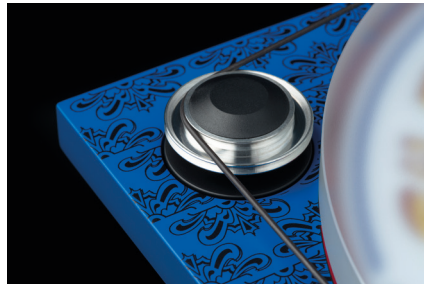

Essential III Sgt. Pepper's Drum

Limited edition turntable

MSRP 499 € (incl. VAT)

- Special edition of Essential III
- Artwork shows bass drum of the famous album
- Acrylic platter
- Belt drive with synchronous motor and silicone belt
- Diamond cut aluminium drive pulley
- Chassis made of resonance in-sensitive MDF
- Integrated DC-powered motor control minimizes motor vibration and guarantees speed stability
- Low tolerance platter bearing & stainless steel spindle
- 8,6" aluminium tonearm with sapphire bearings
- Ortofon OM10 cartridge pre-mounted
- High-quality semi-balanced Connect it E phono interconnect with gold plated connectors
- Special decoupling feet
- Dust cover included

Essential III Sgt. Pepper's Drum - a true collector's item!

This special edition and collaboration between Pro-Ject Audio Systems and The Beatles has brought out a turntable which was inspired by the most successful Beatles album ever - „Sergeant Pepper's Lonely Hearts Club Band“. The album is known as a milestone of music history in terms of commercial success as well as artistic breakthrough. No other album has been produced with such high efforts! This special edition's design of our Essential III turntable shows the base drum of the infamous album. Many myths and theories have been created because of this album and especially because of its cover.

In celebration of the 50th jubilee of this unique masterpiece we want to offer all fans of this legendary album the opportunity to give their beloved record an additional place in their livingroom!

Also available in music stores:
Sgt. Pepper's Lonely Hearts Club Band 2LP

- 180g heavy weight vinyl
- Remastered from the original analogue tapes
- A/B Side's identical to original order in remastered audio
- Includes outtakes on side C and D

One piece 8.6" aluminum tonearm
Cartridge: Ortofon OM10