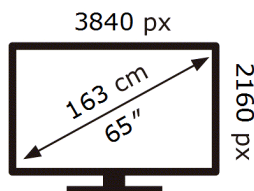

ENERG ⚡

Samsung

TQ65QN90FAT

89 kWh/1000h

ABCDEF **G**

231 kWh/1000h

2019/2013