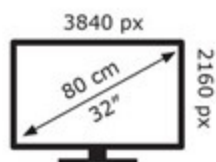

LG Electronics

32UR500

32 kWh/1000h

ABCDEF**G**

43 kWh/1000h

2019/2013