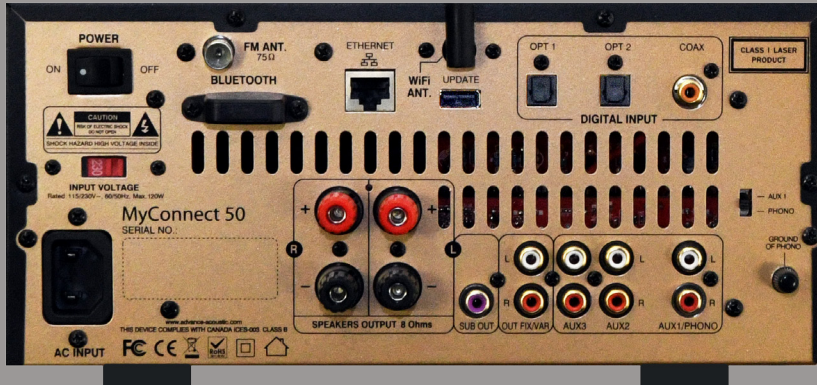

Specifications

POWER OUTPUT	48/70 Watts CLASS AB 4Ω/8Ω
OUTPUT LEVEL Unbalanced	2 volts
FREQUENCY RESPONSE (+/-3dB)	20Hz - 45 kHz
DISTORTION	< 0.1%
OUTPUT IMPEDANCE	10KΩ
CHANNEL SEPARATION	> 110dB
S/N RATIO	> 92dB
DAC DIGITAL AUDIO WOLFSON	WM8740
AC INPUT	115 or 230V
POWER CONSUMPTION MAX	Max 30W
DIMENSIONS	H. 136 x I. 265 x D. 385
NET WEIGHT	5,5 kg

Advance Acoustic, Advance Paris distributors

Andorra
Armenia
Australia
Austria
Belgium
Bulgaria
Canada

Chile*
Czech Republic
Denmark
Estonia
Finland
France
Germany
Greece
Hungary
India
Ireland

Israel
Italy
Lithuania
Luxembourg
Mexico
Netherlands
Norway
Poland
Portugal
Republic of Belarus
Romania

Russia
Slovakia
South Korea
Spain
Sweden
Switzerland
Turkey
UAE
Ukraine
UK

*All latin American countries

ADVANCE
PARIS

13 rue du coq gaulois - 77170 Brie Comte Robert - France
Tel. +33 (0) 160 185 900 - Fax +33 (0) 160 185 895 - Email: info@advance-acoustic.com
www.advance-acoustic.com